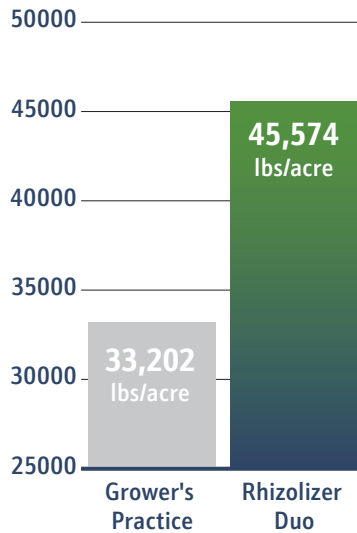

Yield Average

Rhizolizer®

*Third-party data in Thonotosassa, FL. Products used: Rhizolizer Wettable Powder for Berries & Melons.

Scan to
Learn
More

A simply vital choice. Get started now.

LocusAG.com | info@locusag.com