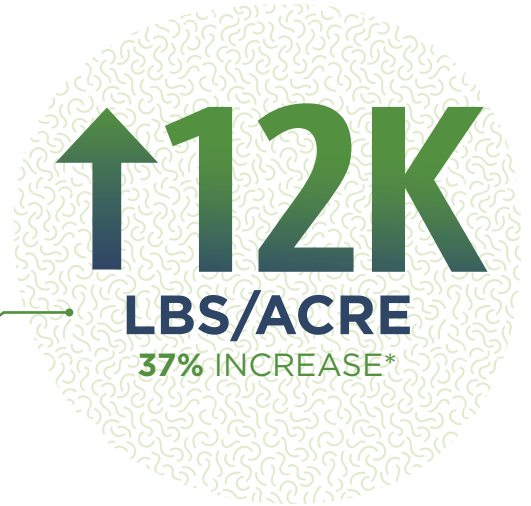

Yield Average

Rhizolizer®

*Third-party data in Thonotosassa, FL. Products used: Rhizolizer Wettable Powder for Berries & Melons.

Scan to
Learn
More

A simply vital choice. Get started now.

LocusAG.com | info@locusag.com