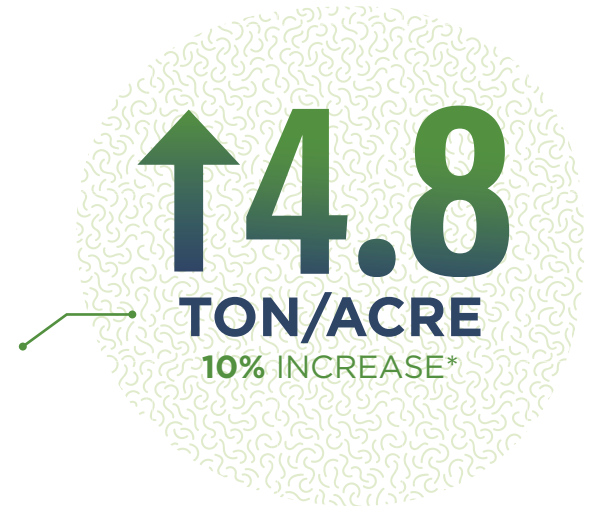

DATA SHEET

Processing Tomato

Locus AG's tomato program is proven by third-party, independent trials to increase yield and ROI.

Yield Average

 **Rhizolizer[®] Duo**

*Third-party data in Five Points, CA. Products used: Rhizolizer Duo Wettable Powder for Fruits & Vegetables.