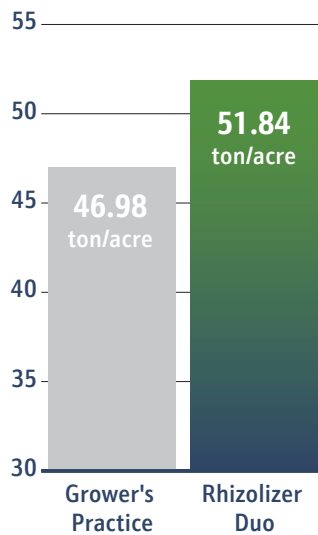

DATA SHEET

Processing Tomato

Locus AG's tomato program is proven by third-party, independent trials to increase yield and ROI.

Yield Average

 **Rhizolizer[®] Duo**

*Third-party data in Five Points, CA. Products used: Rhizolizer Duo Wettable Powder for Fruits & Vegetables.