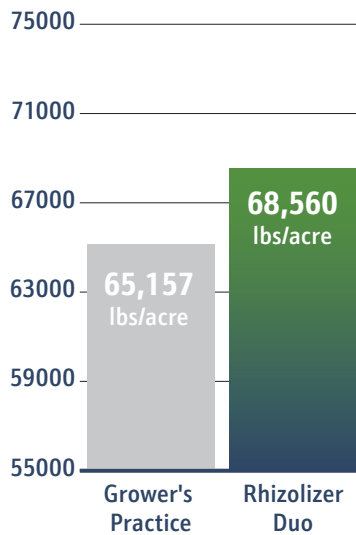

DATA SHEET

Fresh Market Tomato

Locus AG's tomato program is proven by third-party, independent trials to increase yield and ROI.

Yield Average

↑3.4K
LBS/ACRE
5.2% INCREASE*

 **Rhizolizer[®] Duo**

*Third-party data in Thonotosassa, FL. Products used: Rhizolizer Duo Wettable Powder for Fruits & Vegetables.