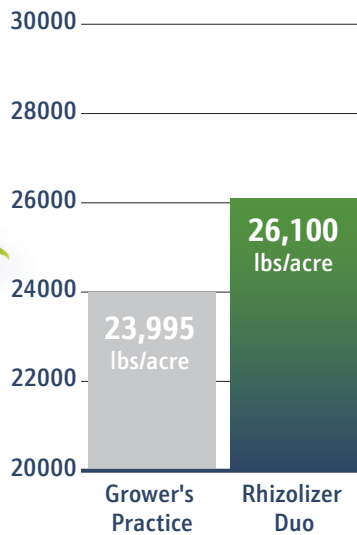

DATA SHEET

Table Grape

Locus AG's grape program is proven by third-party, independent trials to increase yield and ROI.

Yield Average

↑2.1K
LBS/ACRE
8.7% INCREASE*

 **Rhizolizer[®] Duo**

*Third-party data in Sanger, CA. Products used: Rhizolizer Duo Wettable Powder for Vineyards & Orchards.