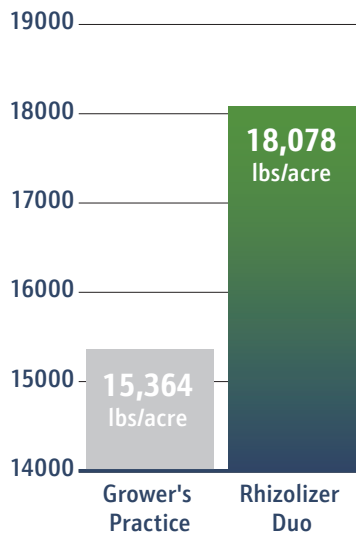

DATA SHEET

Sweet Potato

Locus AG's sweet potato program is proven by third-party, independent trials to increase yield and ROI.

Yield Average

↑2.7K
LBS/ACRE
17.6% INCREASE*

Rhizolizer[®] Duo

*Third-party data in Belvidere, NC. Products used: Rhizolizer Duo Wettable Powder for Fruits & Vegetables.