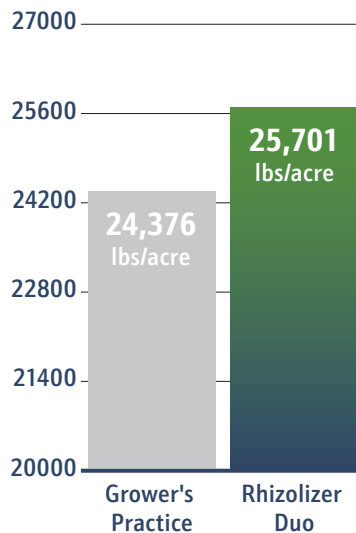

DATA SHEET

Strawberry

Locus AG's strawberry program is proven by third-party, independent trials to increase yield and ROI.

Yield Average

↑1.3K
LBS/ACRE
5.4% INCREASE*

Rhizolizer[®] Duo

*Third-party data in two states. Products used: Rhizolizer Duo Wettable Powder for Berries & Melons.