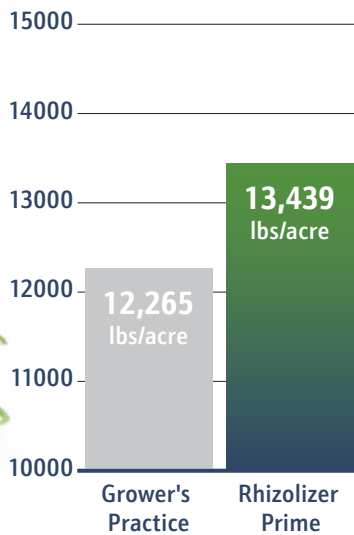

Yield Average

↑ 1.1K
LBS/ACRE
9.5% INCREASE*

Rhizolizer® Prime

*Third-party data in Chula, GA. Product used: Rhizolizer Prime Box Applied for Dry Bean.

Scan to
Learn
More

A simply vital choice. Get started now.

LocusAG.com | info@locusag.com