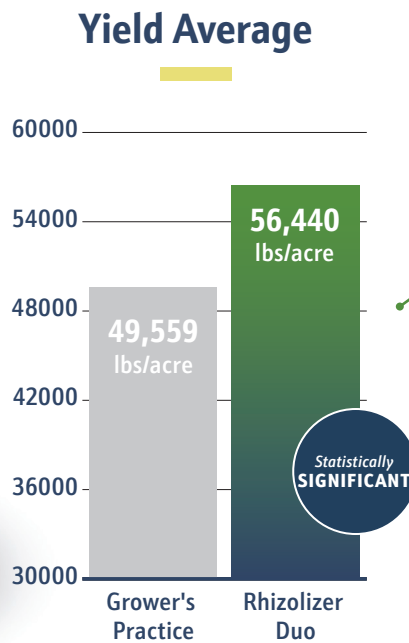

# Potato

Locus AG's potato program is proven by third-party, independent trials to increase yield and ROI.

**↑ 16.8K**  
**LBS/ACRE**  
13.8% INCREASE\*

**Rhizolizer<sup>®</sup> Duo**

\*Third-party data in Whitewater, WI. Product used: Rhizolizer Duo Wettable Powder for Fruits & Vegetables.