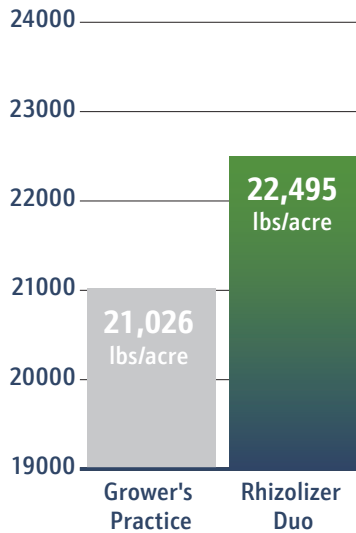

DATA SHEET

Pepper

Locus AG's pepper program is proven by third-party, independent trials to increase yield and ROI.

Yield Average

↑1.4K
LBS/ACRE
 6.9% INCREASE*

*Third-party data in two states. Products used: Rhizolizer Duo Wettable Powder for Fruits & Vegetables.