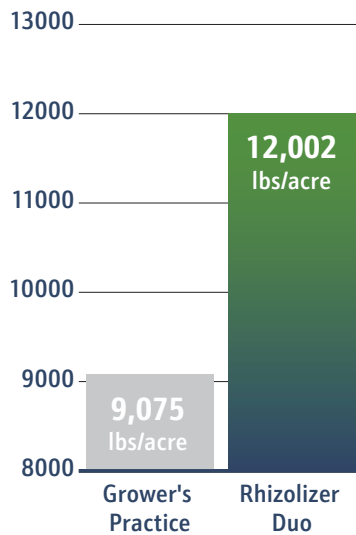

# Apple

Locus AG's apple program is proven by third-party, independent trials to increase yield and ROI.

## Yield Average

**↑ 2.9K**  
**LBS/ACRE**  
24% INCREASE\*

**Rhizolizer<sup>®</sup> Duo**

\*Third-party data in Ephrata, WA. Products used: Rhizolizer Duo Wettable Powder for Vineyards & Orchards.

Scan to  
Learn  
More