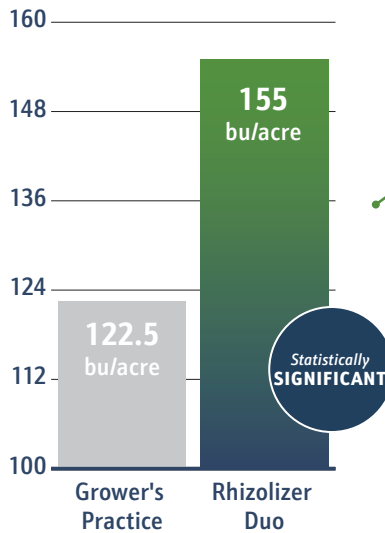

DATA SHEET

Rice

Locus AG's rice program is proven by third-party, independent trials to increase yield and ROI.

Yield Average

↑32.5
BU/ACRE
26% INCREASE*

 **Rhizolizer[®] Duo**

*Third-party data in Memphis, TN. Products used: Rhizolizer Duo Box Applied for Rice.